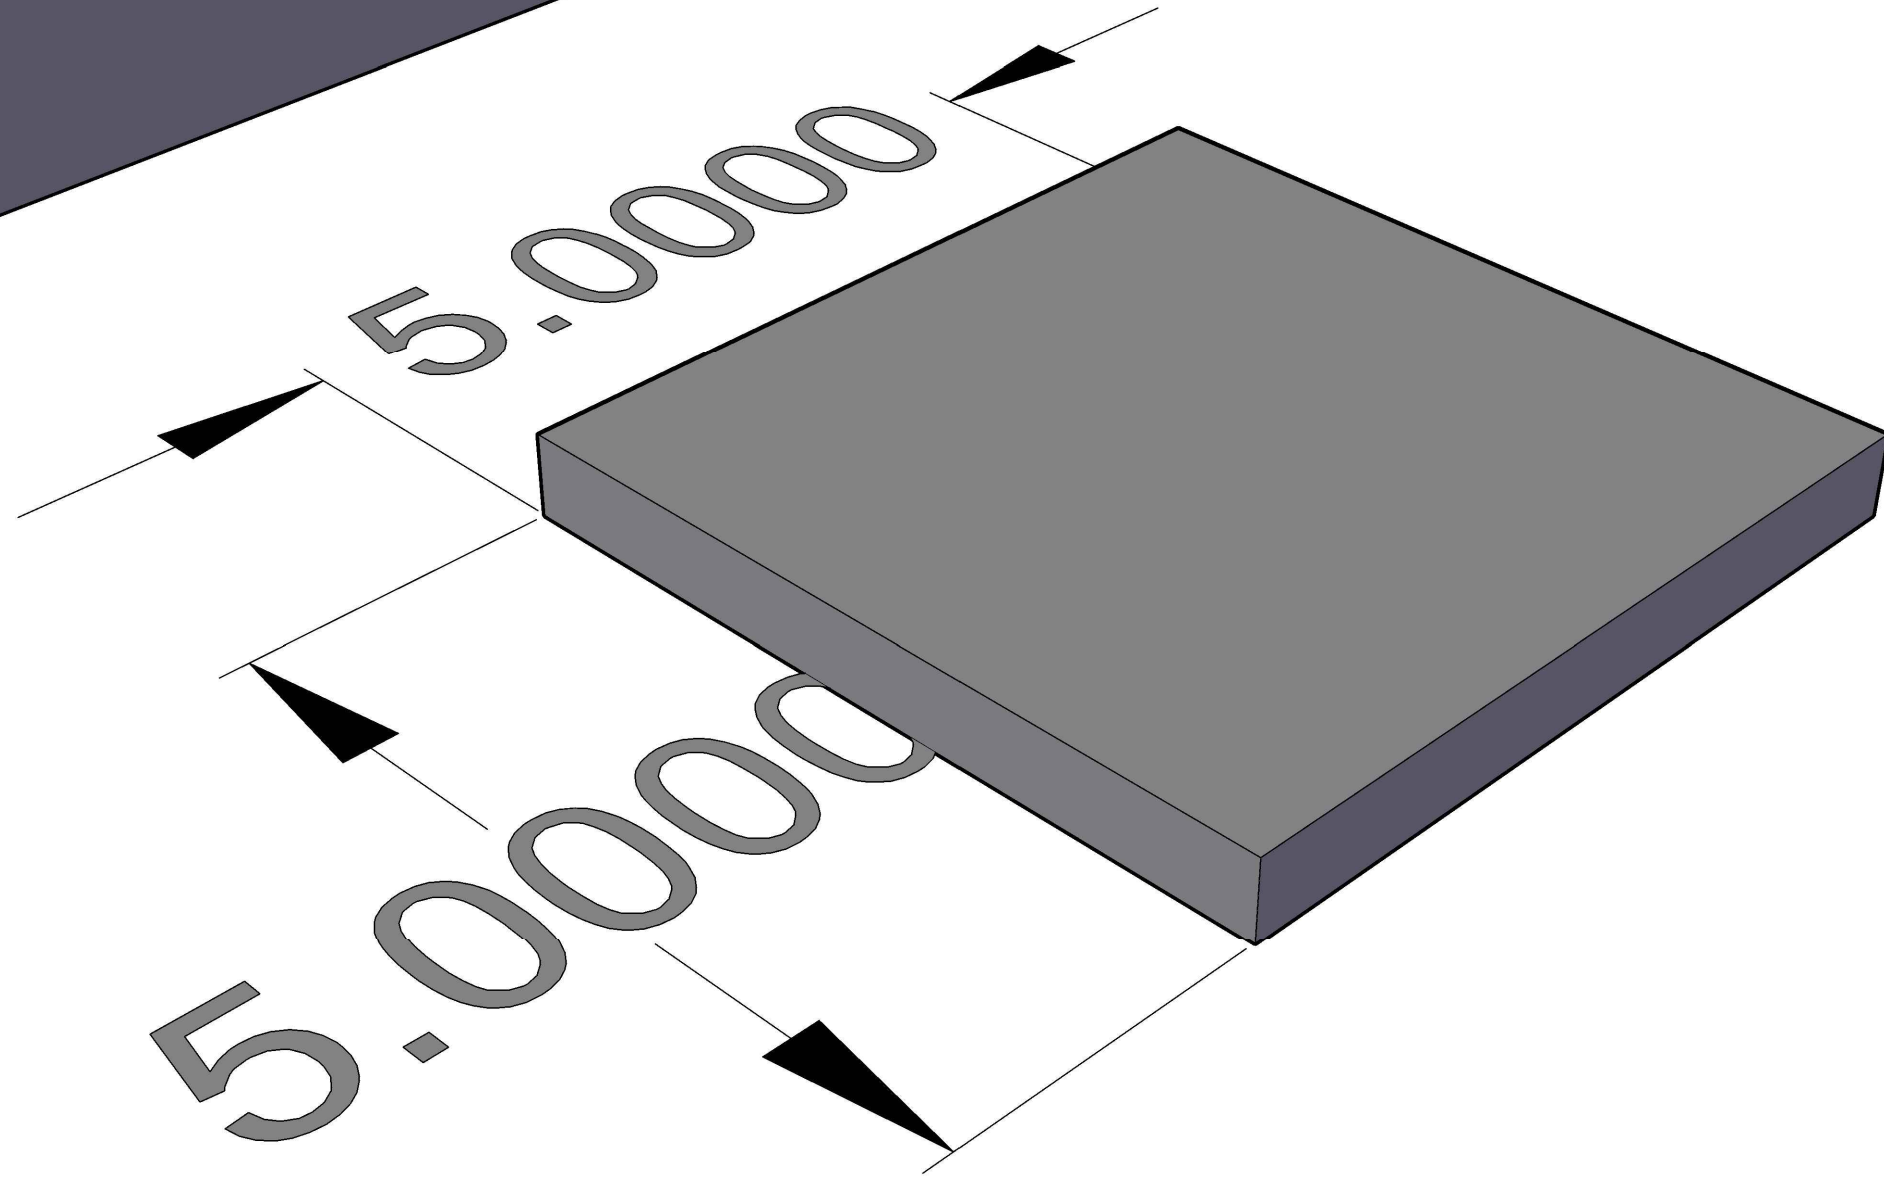

Andrew Kizer
Date: April 18, 2019

Description: A three dimensional model of the frame that is used to house the staff and faculty pictures for Zane Middle School

The Frame

The Framed Four

Andrew Kizer
Date: April 18, 2019

Description: A three dimensional model of the frame that is used to house the staff and faculty pictures for Zane Middle School

The Frame

The Framed Four

Andrew Kizer
Date: April 18, 2019

Description: A three dimensional model of the frame that is used to house the staff and faculty pictures for Zane Middle School

The Frame

The Framed Four

Andrew Kizer
Date: April 18, 2019

Description: A three dimensional model of the frame that is used to house the staff and faculty pictures for Zane Middle School

The Frame

The Framed Four